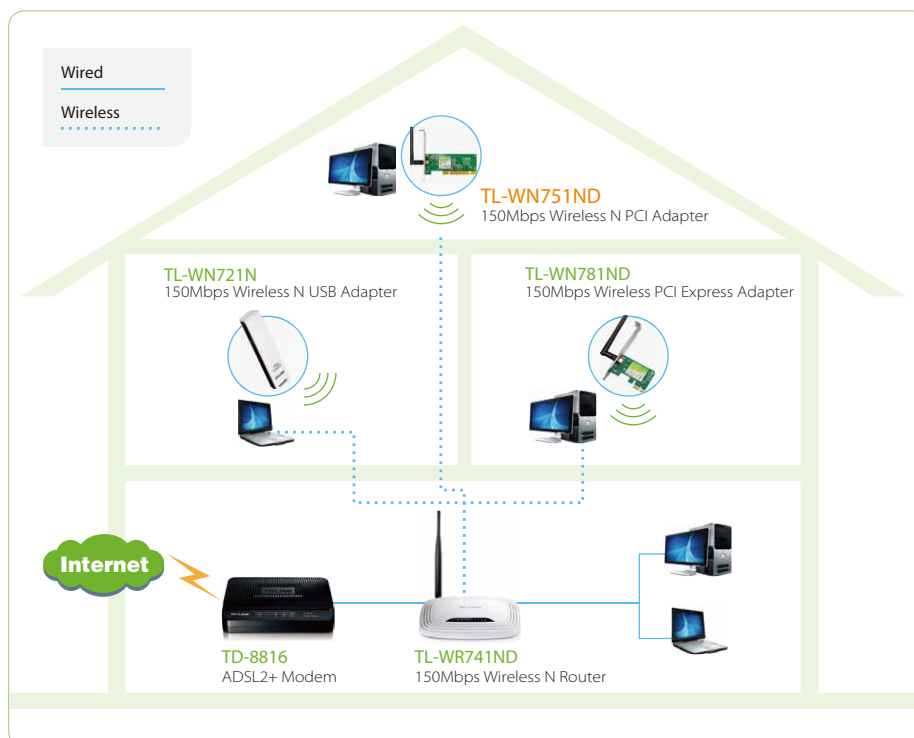

◎ Specifications:

Standards	IEEE 802.11n, IEEE 802.11g, IEEE 802.11b, CSMA/CA with ACK
Interface	32-bit PCI
Wireless Signal Rates With Automatic Fallback	11n: 135/121.5/108/81/54/40.5/27/13.5Mbps
	130/117/104/78/52/39/26/13Mbps
	65/58.5/52/39/26/19.5/13/6.5Mbps
	11g: 54/48/36/24/18/12/9/6M(adaptive)
	11b: 11/5.5/2/1M(adaptive)
Frequency Range	2.4-2.4835GHz
Wireless Transmit Power	20dBm(MAX)
Modulation Type	OFDM/CCK/16-QAM/64-QAM
Receiver Sensitivity	130M: -68dBm@10% PER
	108M: -68dBm@10% PER
	54M: -68dBm@10% PER
	11M: -85dBm@8% PER
	6M: -88dBm@10% PER
	1M: -90dBm@8% PER
Antenna	3dBi detachable Omni directional antenna
Security	64/128 bit WEP, WPA/WPA2, WPA-PSK/WPA2-PSK (TKIP/AES)
Certifications	CE, FCC, Wi-Fi
Support Operating System	Windows 7/Vista/XP/2000
Operating temperature	0°C~40°C (32°F~104°F)
Storage temperature	-40°C~70°C (-40°F~158°F)
Relative humidity	10% ~ 90%, non-condensation
Storage Humidity	5%~95% non-condensing
Dimensions	5.2 x 4.8 x 0.9 in. (133 x 121 x 22 mm)

◎ Diagram:

Package:

- 150Mbps Wireless N PCI Adapter TL-WN751ND
- Quick Installation Guide
- Resource CD, including:
  - TL-WN751ND Wireless Client Utility and Drivers
  - User Guide
  - Other Helpful Information

Related Products:

- 150Mbps Wireless N Router TL-WR741ND
- 150Mbps Wireless N USB Adapter TL-WN721N
- ADSL2+ Modem TD-8616